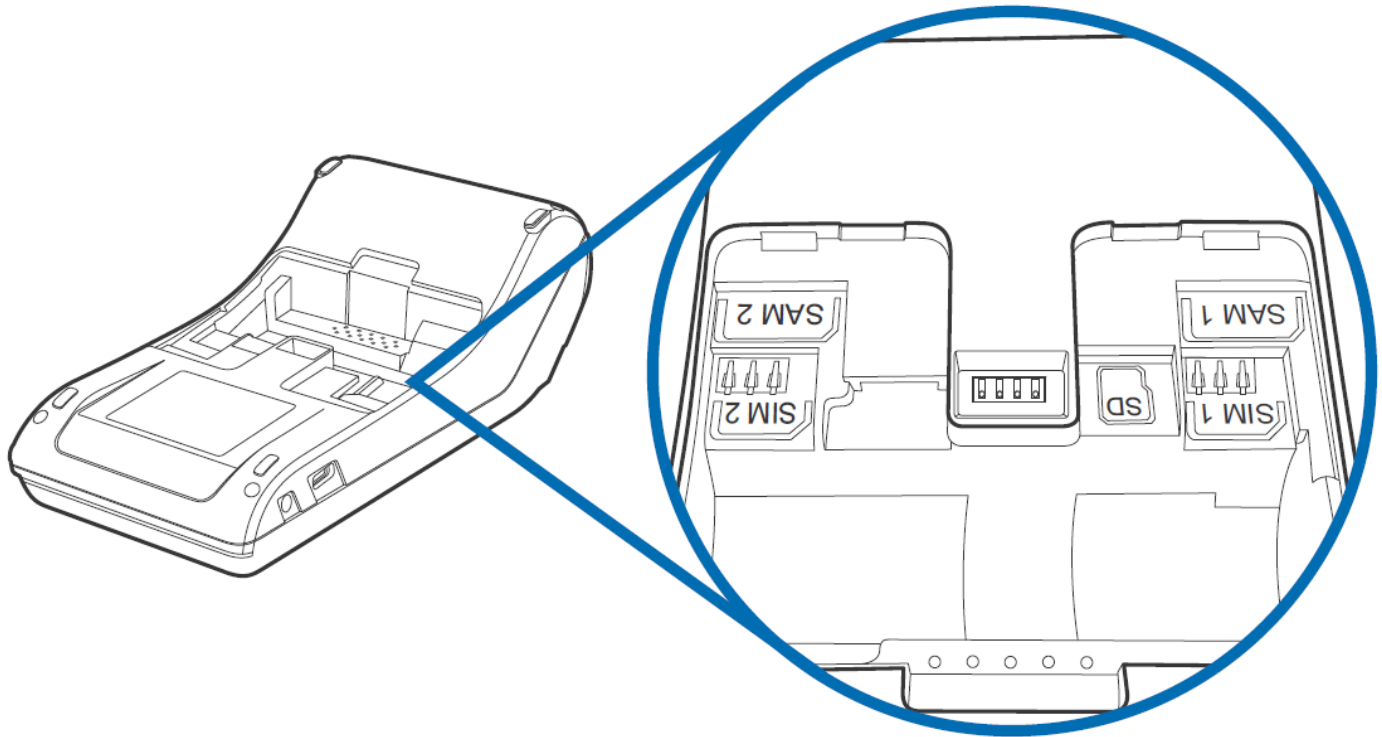

3G / Mobile Data

After removing the rear cover and battery, the underside of the V240m device shows the following:

- A Micro SD slot
- Dual MSAM slots to support stored-value card programs or other merchant card requirements
- Dual MICRO SIM Card compartments

The terminal is pre-configured for the supplied SIM.