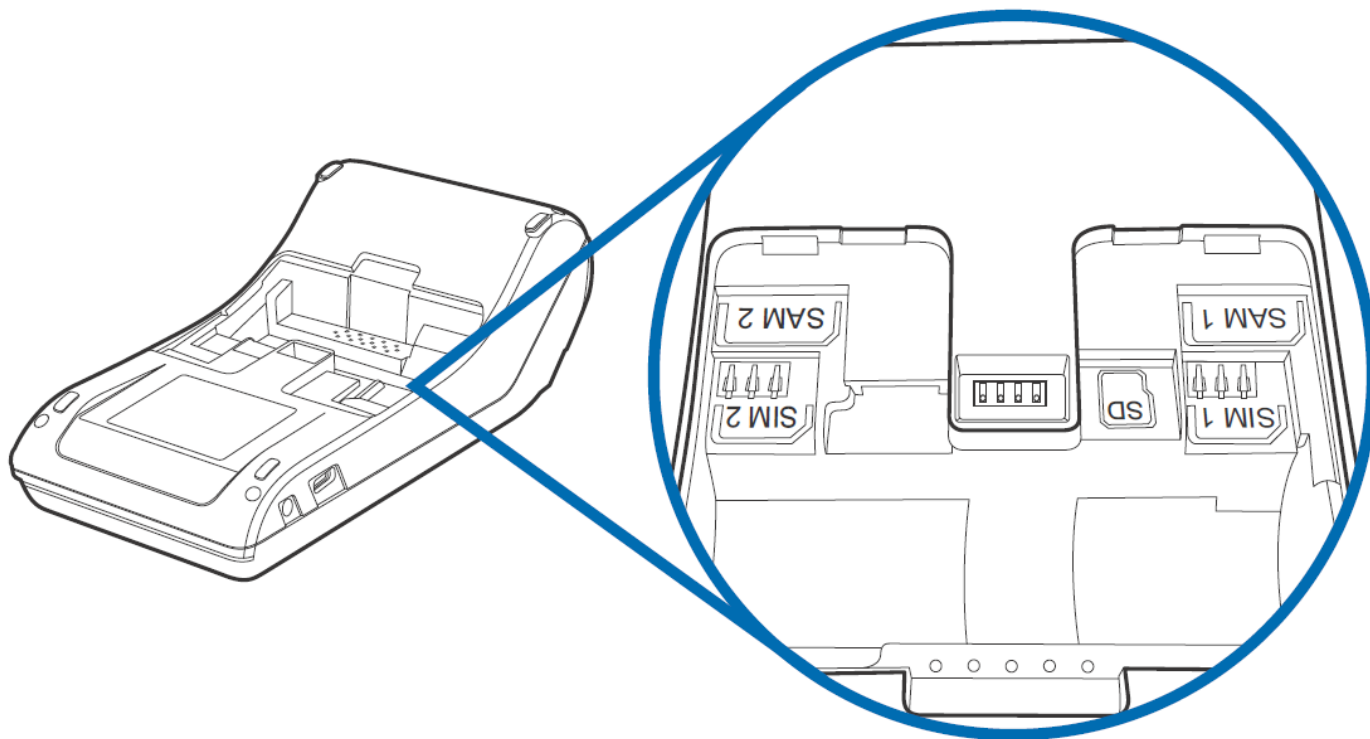

## 3G / Mobile Data

After removing the rear cover and battery, the underside of the V240m device shows the following:

- A Micro SD slot
- Dual MSAM slots to support stored-value card programs or other merchant card requirements
- Dual MICRO SIM Card compartments

The terminal is pre-configured for the supplied SIM.