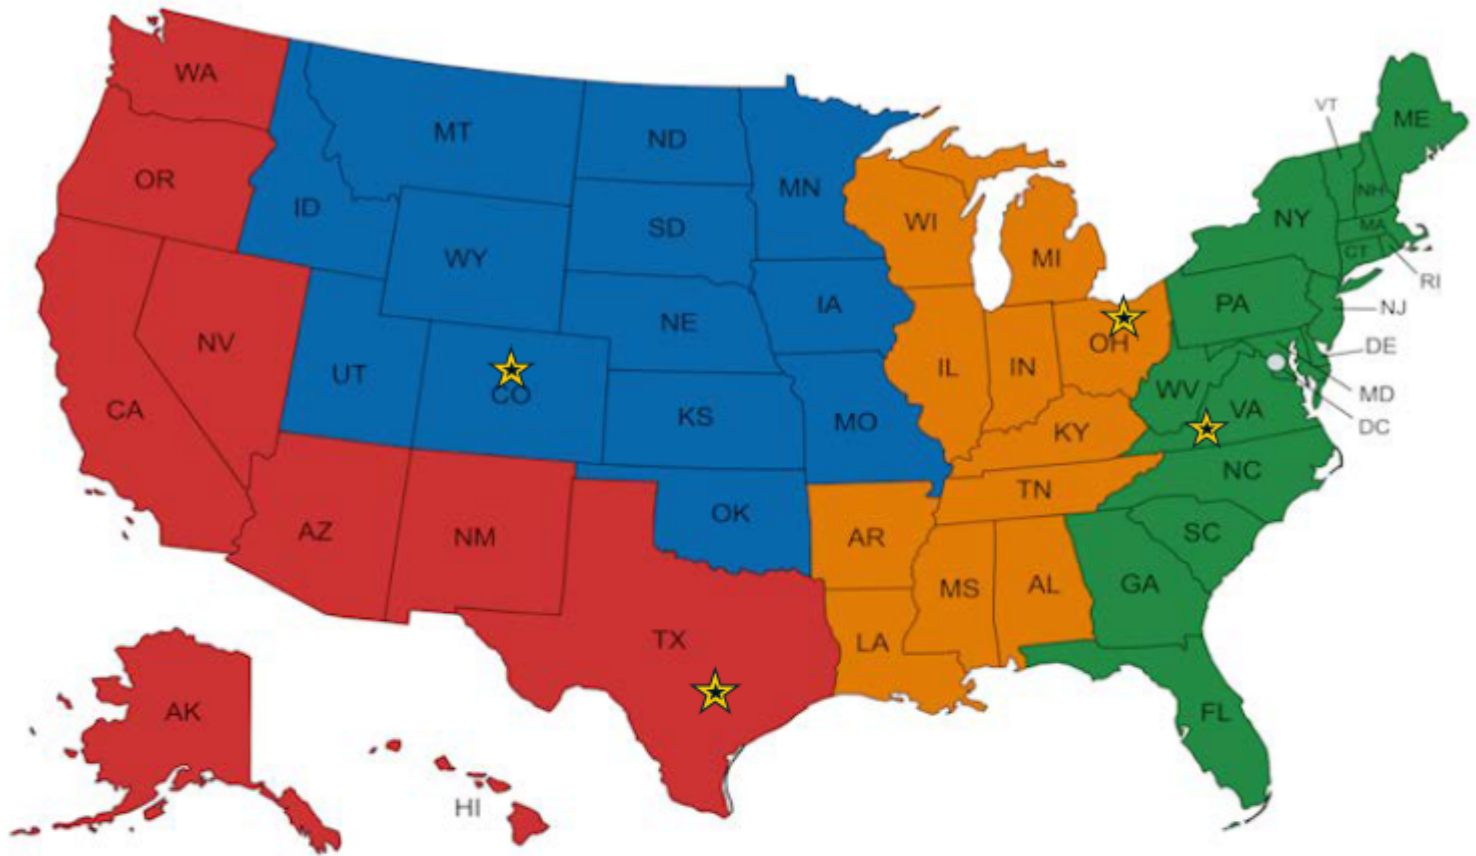

<https://verifone.cloud/docs/petroleum-c-store-customer-documentation/commander-integrated-pos/regional-service-managers>

Updated: 02-Apr-2026

Regional Service Managers Map

Regional Service Managers

Petroleum Regional Service Management

Regional Service Managers United States Map is divided into four support regions as follows: West Coast, Southwest, Central, and East Coast.

West: Rob Correll Tel: 830-237-6163 Rob.Correll@Verifone.com

Manager, Service Delivery: David McMechen Tel: 720-270-4168 David.McMechen@Verifone.com

★ Regional Service Manager Office