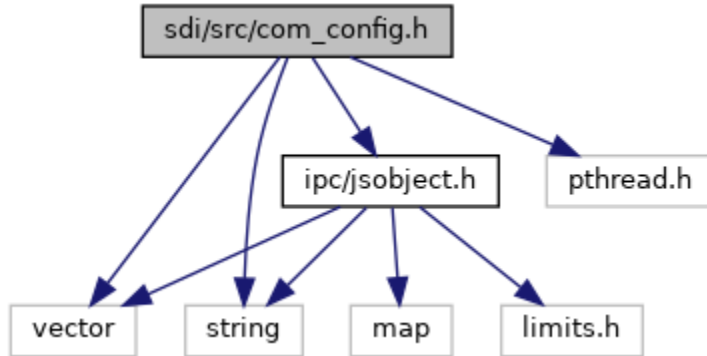

com_config.h File Reference

```
#include <vector>
```

```
#include <string>
```

```
#include <pthread.h>
```

```
#include "ipc/jsobject.h"
```

Include dependency graph for com_config.h:

This graph shows which files directly or indirectly include this file: