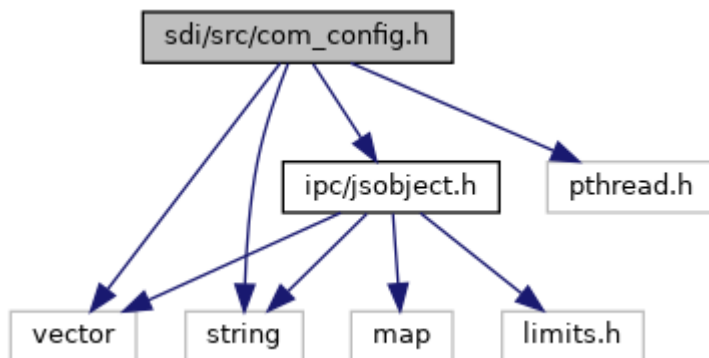

com_config.h File Reference

```
#include <vector>
```

```
#include <string>
```

```
#include <pthread.h>
```

```
#include "ipc/jsobject.h"
```

Include dependency graph for com_config.h:

This graph shows which files directly or indirectly include this file: