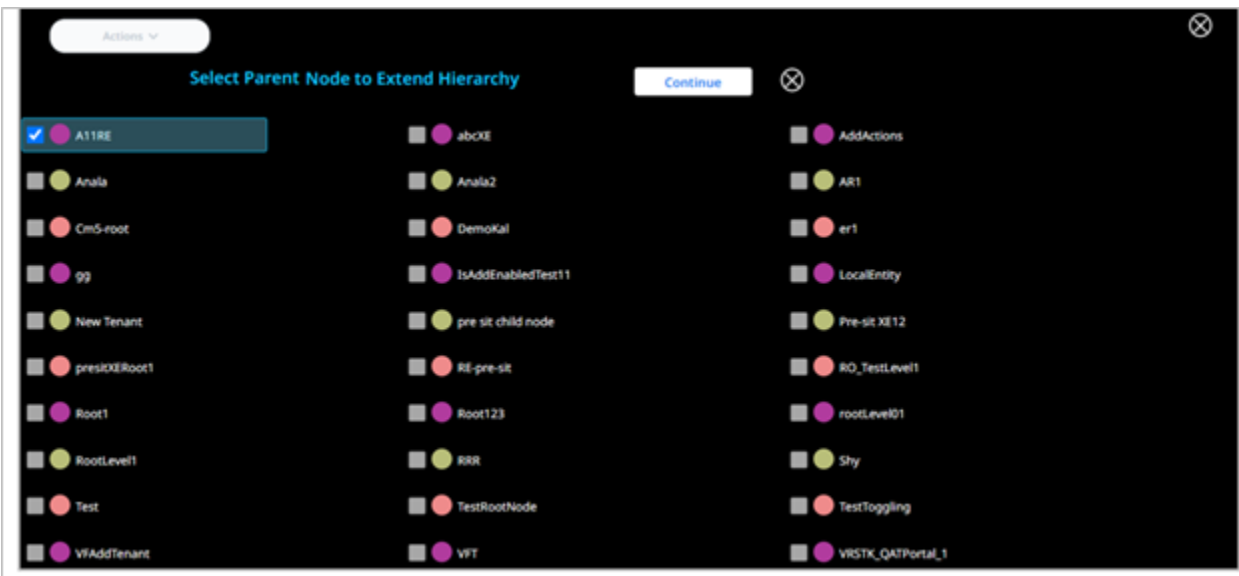

Add Hierarchy to the External Node

Follow the option sequence below to add hierarchy to the external node.

Select **Actions** -> **Update Hierarchy** -> **Extend Node**.

<https://verifone.cloud/docs/device-management/device-management-user-guide/devices/hierarchygroup-management/add-hierarchy>