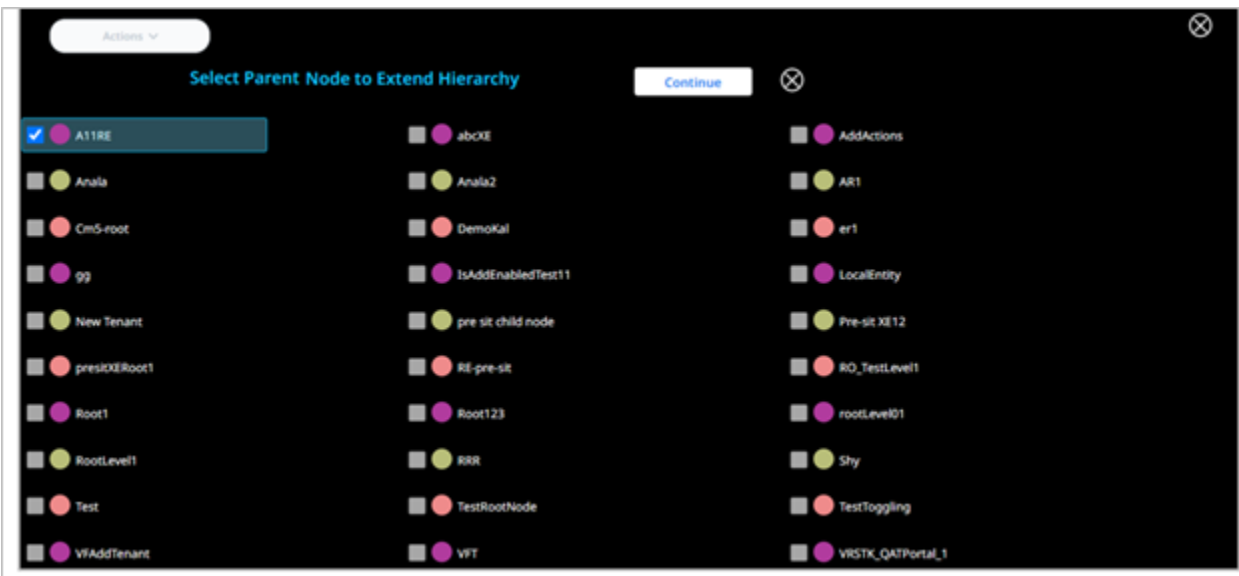

## Add Hierarchy to the External Node

Follow the option sequence below to add hierarchy to the external node.

Select **Actions** -> **Update Hierarchy** -> **Extend Node**.

<https://verifone.cloud/docs/device-management/device-management-user-guide/devices/hierarchygroup-management/add-hierarchy>