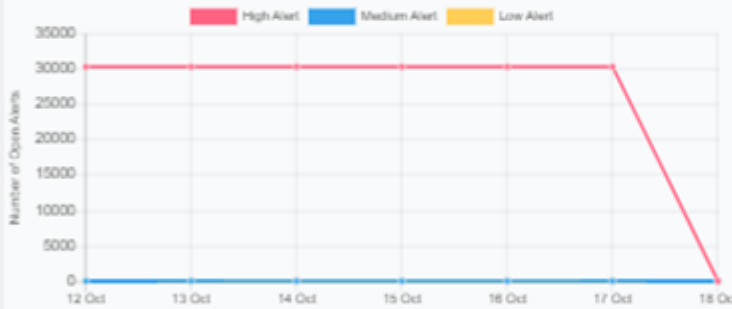

Dashboard

Devices

Total Devices
43508

High Alerts
32503

Active Rollouts
1

Low Memory De
0

Low Battery Devices
0

SW Out of Sync Devi...
200

Card Reader Failures
0

Open Alerts