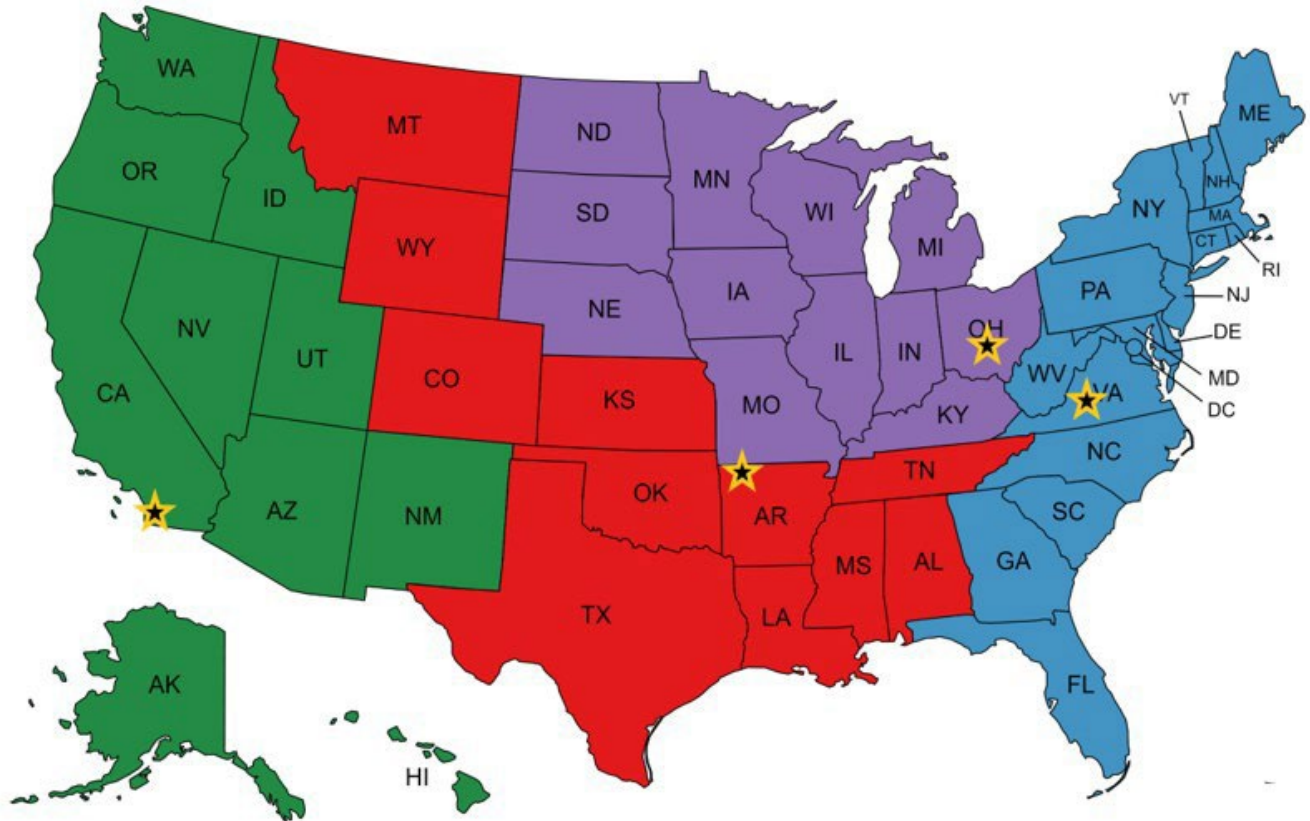

Regional Service Managers

Petroleum Regional Service Management

Verifone has divided the United States into four support regions as follows: West Coast, Southwest, Central, East Coast.

West Coast: Carlos Suarez Tel: 619-708-5558 Carlos.Suarez@Verifone.com

★ Regional Service Offices