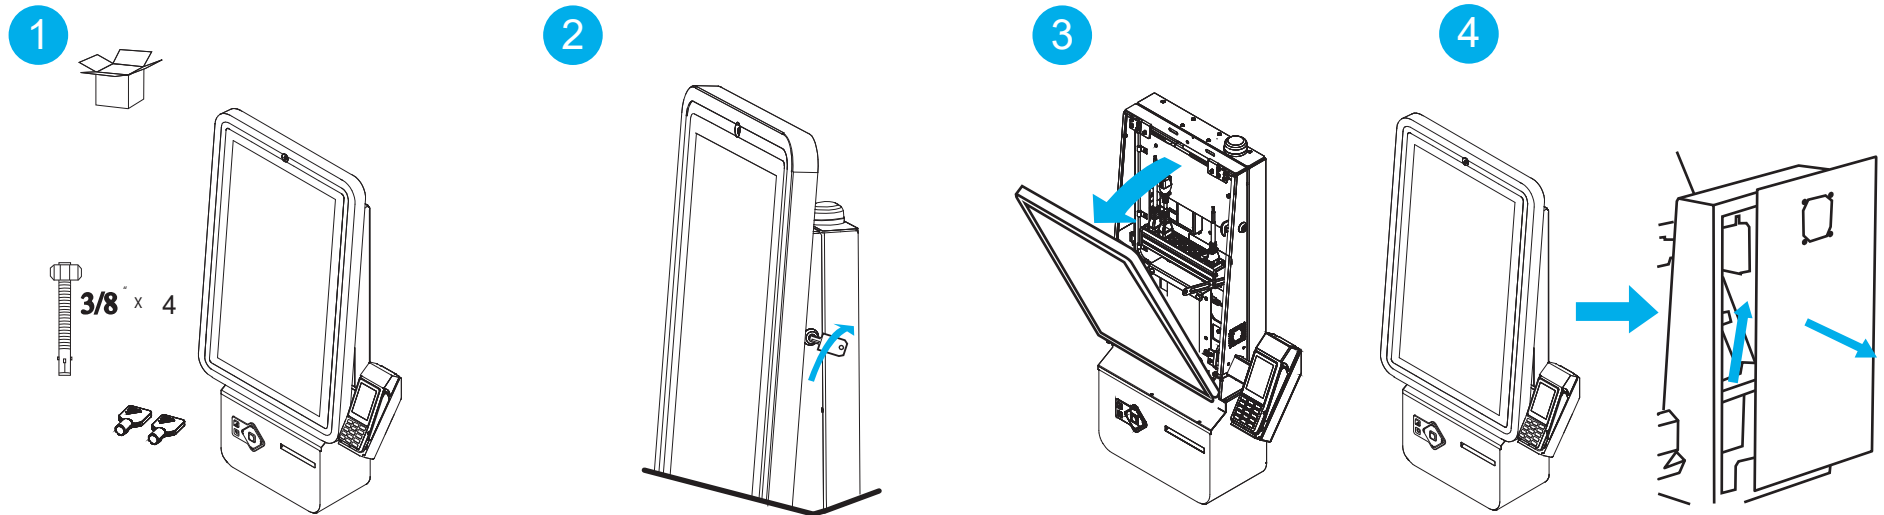

<https://www.verifone.com/en/us/verifone-regulatory-and-compliance-sheets>

K450 Wall Mount

Verifone Part Number DOC500-012-EN-A, Revision A
© 2021 Verifone, Inc.

K450 Wall Mount

Verifone®

?
↓
<https://www.verifone.com/en/us/product-documentation>