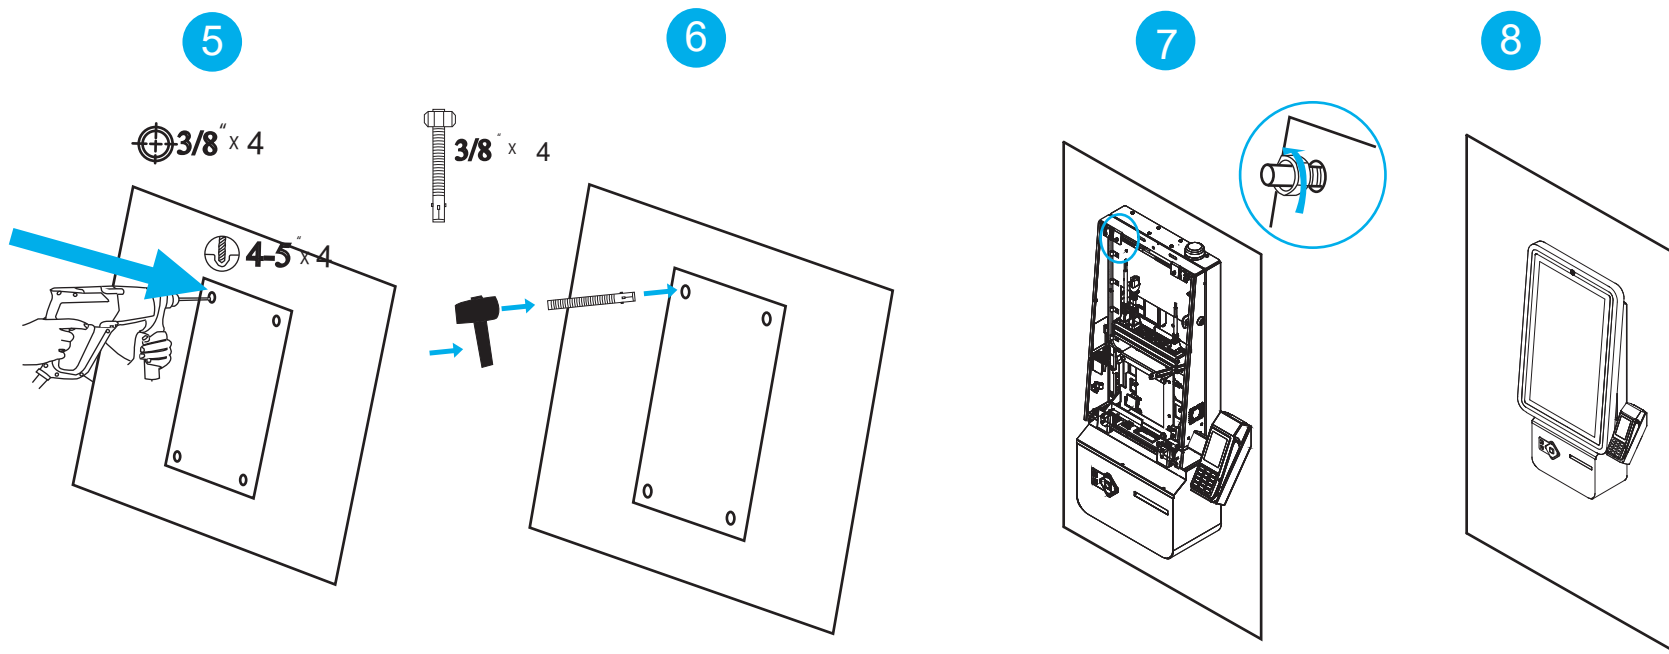

<https://www.verifone.com/en/us/verifone-regulatory-and-compliance-sheets>

K450 Wall Mount

Verifone Part Number DOC500-012-EN-A, Revision A
© 2021 Verifone, Inc.

K450 Wall Mount

Verifone®

?
↓
<https://www.verifone.com/en/us/product-documentation>